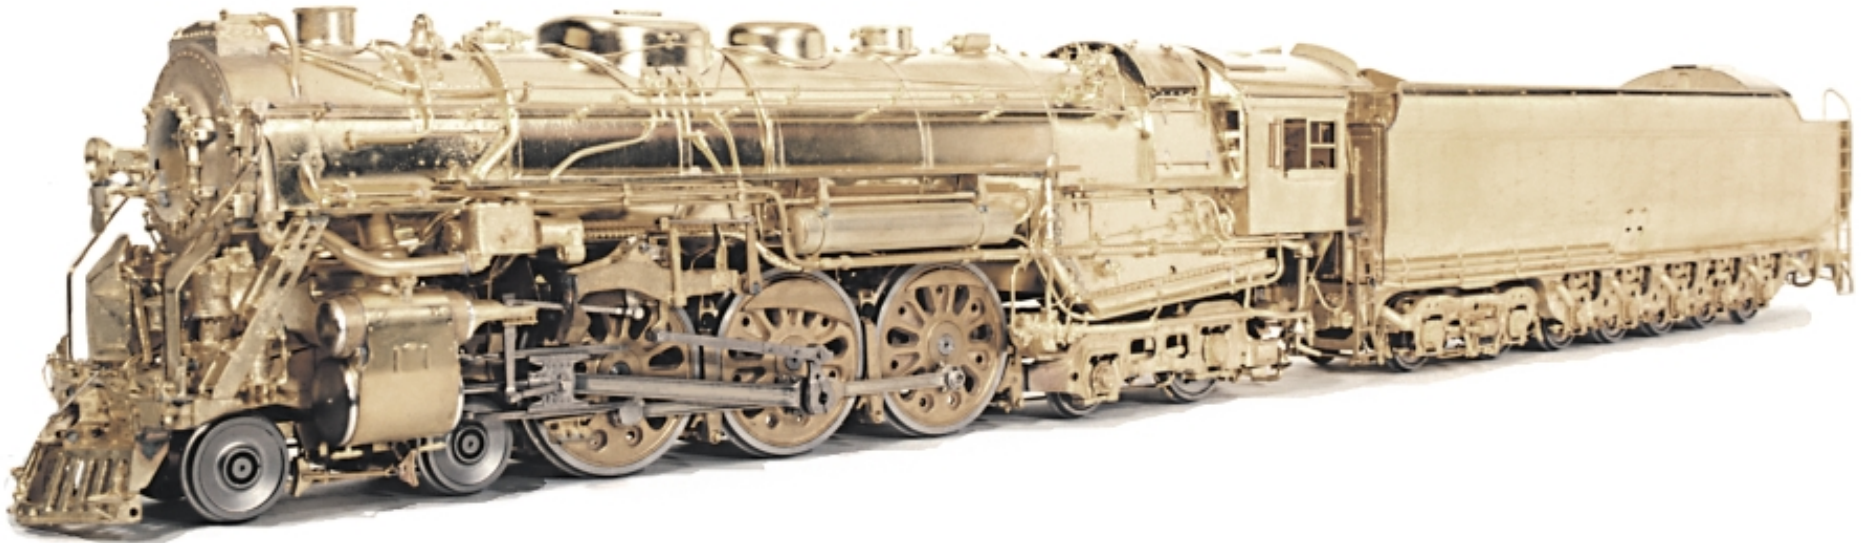

The 'late' New York Central J3A Hudson with Lima PT-4 Tender

Kohs & Company *The Finest in O'scale*
I N C O R P O R A T E D

Post Office Box 689 / Clarkston, Michigan 48347
Phone: 248-625-6396 / Fax: 248-625-7994
Email: gwk@kohs.com / Internet: www.kohs.com